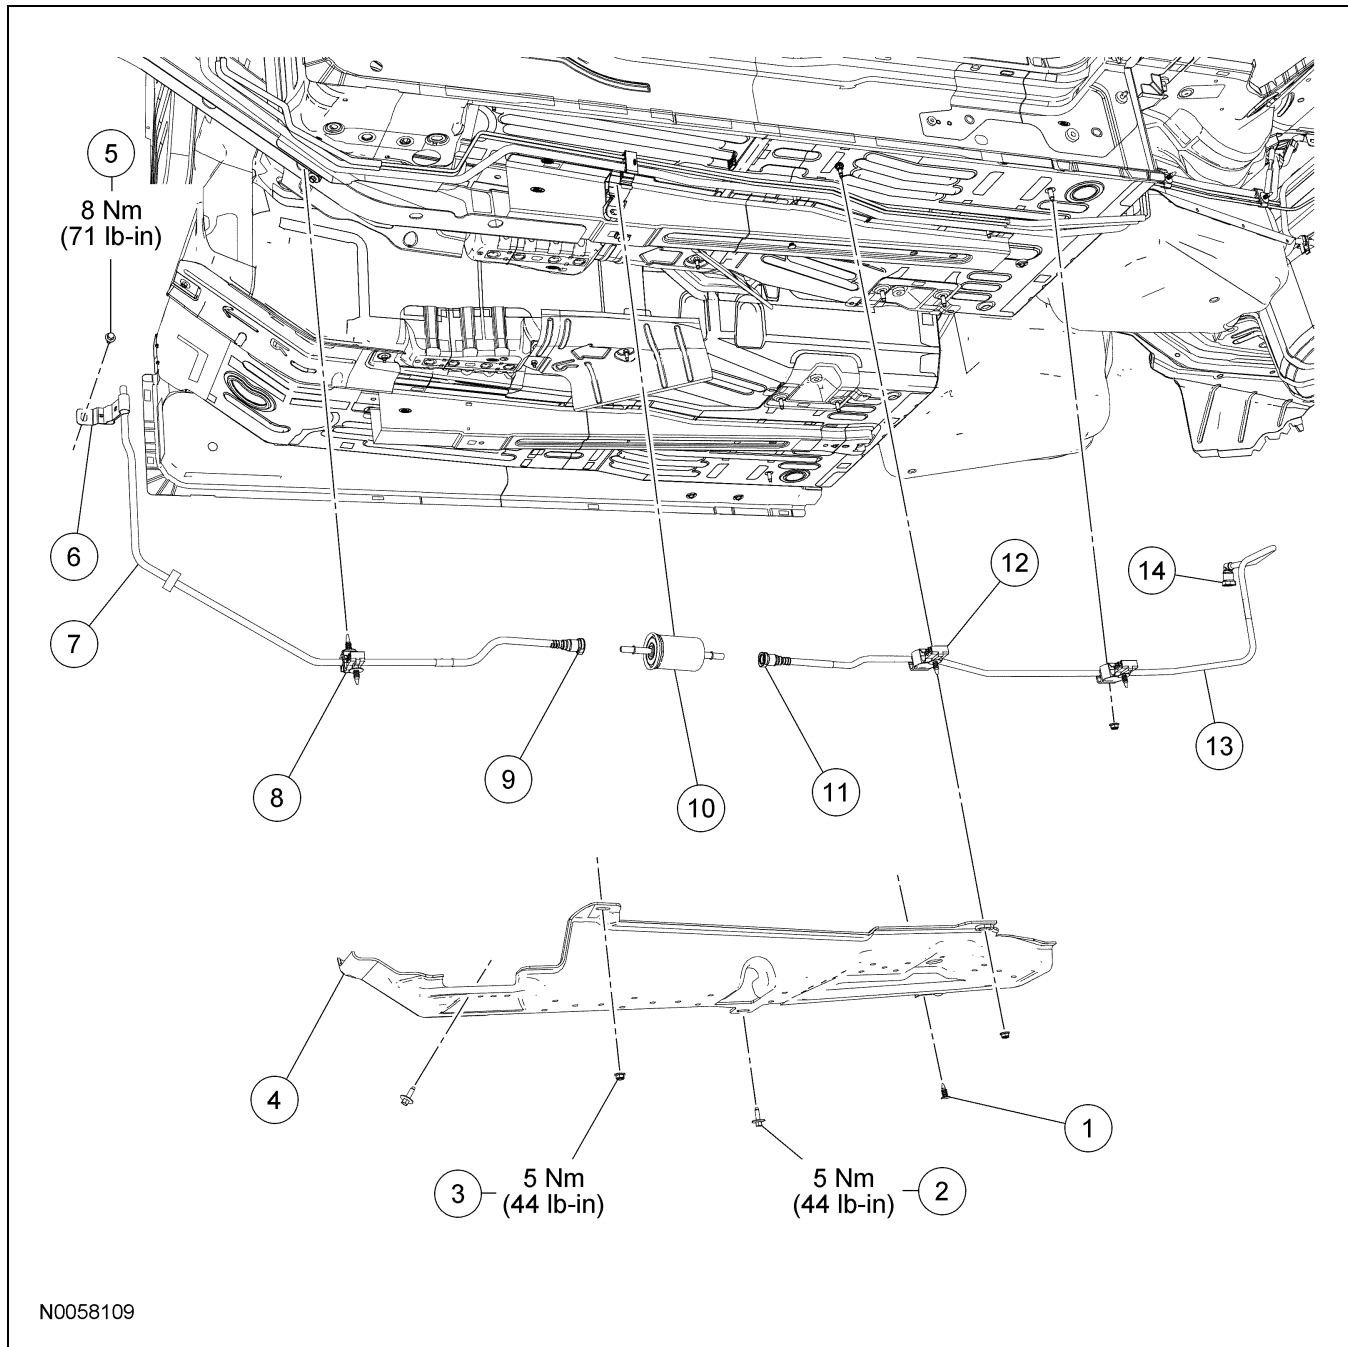

REMOVAL AND INSTALLATION

Fuel Lines and Fuel Filter — Exploded View

Item	Part Number	Description
1	—	Fuel tube bundle shield pushpin (part of 9E313)
2	W704652	Fuel tube bundle shield retaining bolt (2 required)
3	W520101	Fuel tube bundle clip retaining nut (2 required)

(Continued)

Item	Part Number	Description
4	9E313	Fuel tube bundle shield
5	W712583	Fuel tube bundle bracket retaining bolt
6	—	Fuel tube bundle bracket (part of 9J279)
7	9J279	Front fuel supply tube

(Continued)

REMOVAL AND INSTALLATION (Continued)

Item	Part Number	Description
8	—	Fuel tube bundle double pushpin retainer clip (part of 9J279)
9	—	Front fuel supply tube-to fuel filter quick connect coupling (part of 9J279)
10	9155B	Fuel filter
11	—	Rear fuel supply tube-to-fuel filter quick connect coupling (part of 9J279)

(Continued)

Item	Part Number	Description
12	—	Fuel tube bundle pushpin retainer clip (2 required)
13	9J279	Rear fuel supply tube
14	—	Rear fuel supply tube-to-fuel pump (FP) quick connect coupling (part of 9J279)