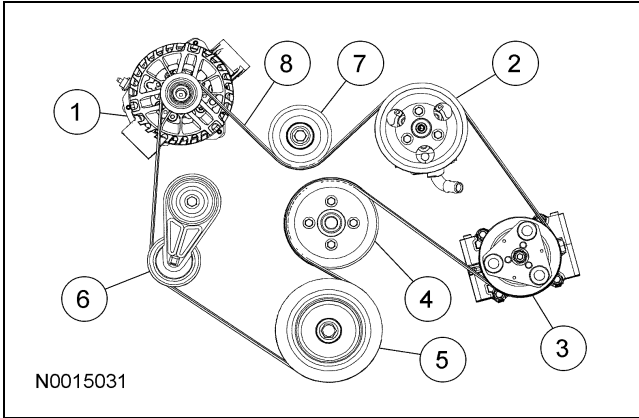

## DESCRIPTION AND OPERATION

### Accessory Drive

Accessory Drive Belt Routing — 4.0L SOHC

Item	Part Number	Description
1	10300	Generator pulley
2	3A733	Power steering pump pulley
3	2E884	A/C compressor pulley
4	8509	Coolant pump pulley
5	6B321	Crankshaft pulley
6	6B209	Accessory drive belt tensioner pulley
7	8678	Accessory drive belt idler pulley
8	8620	Accessory drive belt

Accessory Drive Belt Routing — 4.6L (3V)

Item	Part Number	Description
1	8678	Accessory drive belt idler pulley
2	10344	Generator pulley
3	8620	Accessory drive belt
4	8678	Accessory drive belt idler pulley
5	3D673	Power steering pump pulley
6	8678	Accessory drive belt idler pulley
7	8509	Coolant pump pulley
8	6312	Crankshaft pulley
9	6B209	Accessory drive belt tensioner pulley
10	2E884	A/C compressor pulley